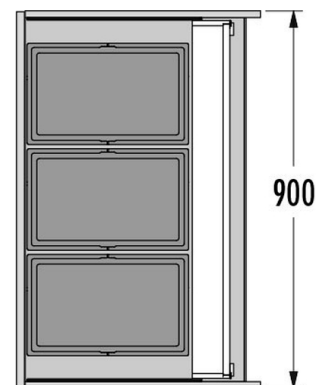

HAILO AS Triple XL 900 28/28/28

3631981

GTIN: 4007126364449

For cabinets with pull-out shelf from 900 mm width

INSET

3 BUCKET

84 L

TOTAL

Suitable for cabinet width (cm)

90

- For any common standard drawers in boxed kitchen- and sink-cabinets with side wall thicknesses from 16 mm thru 19 mm
- Easiest installation by means of 4 screws onto drawer-bottom and 2 screws onto front-panel
- side-parts of "Triple XL" box cover the various railing-bars or sides of different drawer-types of any common European brand

Specifications

Type of installation Inset	✓
Cabinet-width min. (cm)	90
Cabinet-width max. (cm)	90
Suitable for cabinet width (cm)	90
Nominal drawer-depth (mm) ≥	420
Installation inside available drawer	✓
Product dimensions (DxH) (mm)	400 x 402
Packing dimensions (WxDxH) (mm)	865 x 415 x 320
Number of bins	3
Lid	Sheet metal system Lid
Capacity (l)	3 x 28
Total volume (l)	84

PRODUCT SPECIFICATION SHEET

Color metal parts	dark grey
Color plastic parts	dark grey
Weight (kg)	10,8