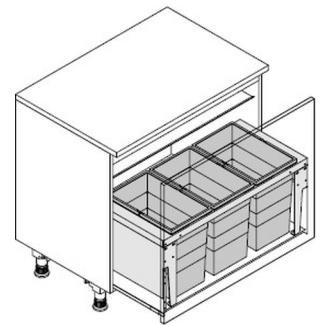

HAILO AS Triple XL 900 28/28/28

3631981

GTIN: 4007126364449

For cabinets with pull-out shelf from 900 mm width

INSET

3 BUCKET

84 L

TOTAL

Suitable for cabinet width (cm)

90

- For any common standard drawers in boxed kitchen- and sink-cabinets with side wall thicknesses from 16 mm thru 19 mm
- Easiest installation by means of 4 screws onto drawer-bottom and 2 screws onto front-panel
- side-parts of "Triple XL" box cover the various railing-bars or sides of different drawer-types of any common European brand

Specifications

Type of installation Inset	✓
Cabinet-width min. (cm)	90
Cabinet-width max. (cm)	90
Suitable for cabinet width (cm)	90
Nominal drawer-depth (mm) ≥	420
Installation inside available drawer	✓
Product dimensions (DxH) (mm)	400 x 402
Packing dimensions (WxDxH) (mm)	865 x 415 x 320
Number of bins	3
Lid	Sheet metal system Lid
Capacity (l)	3 x 28
Total volume (l)	84